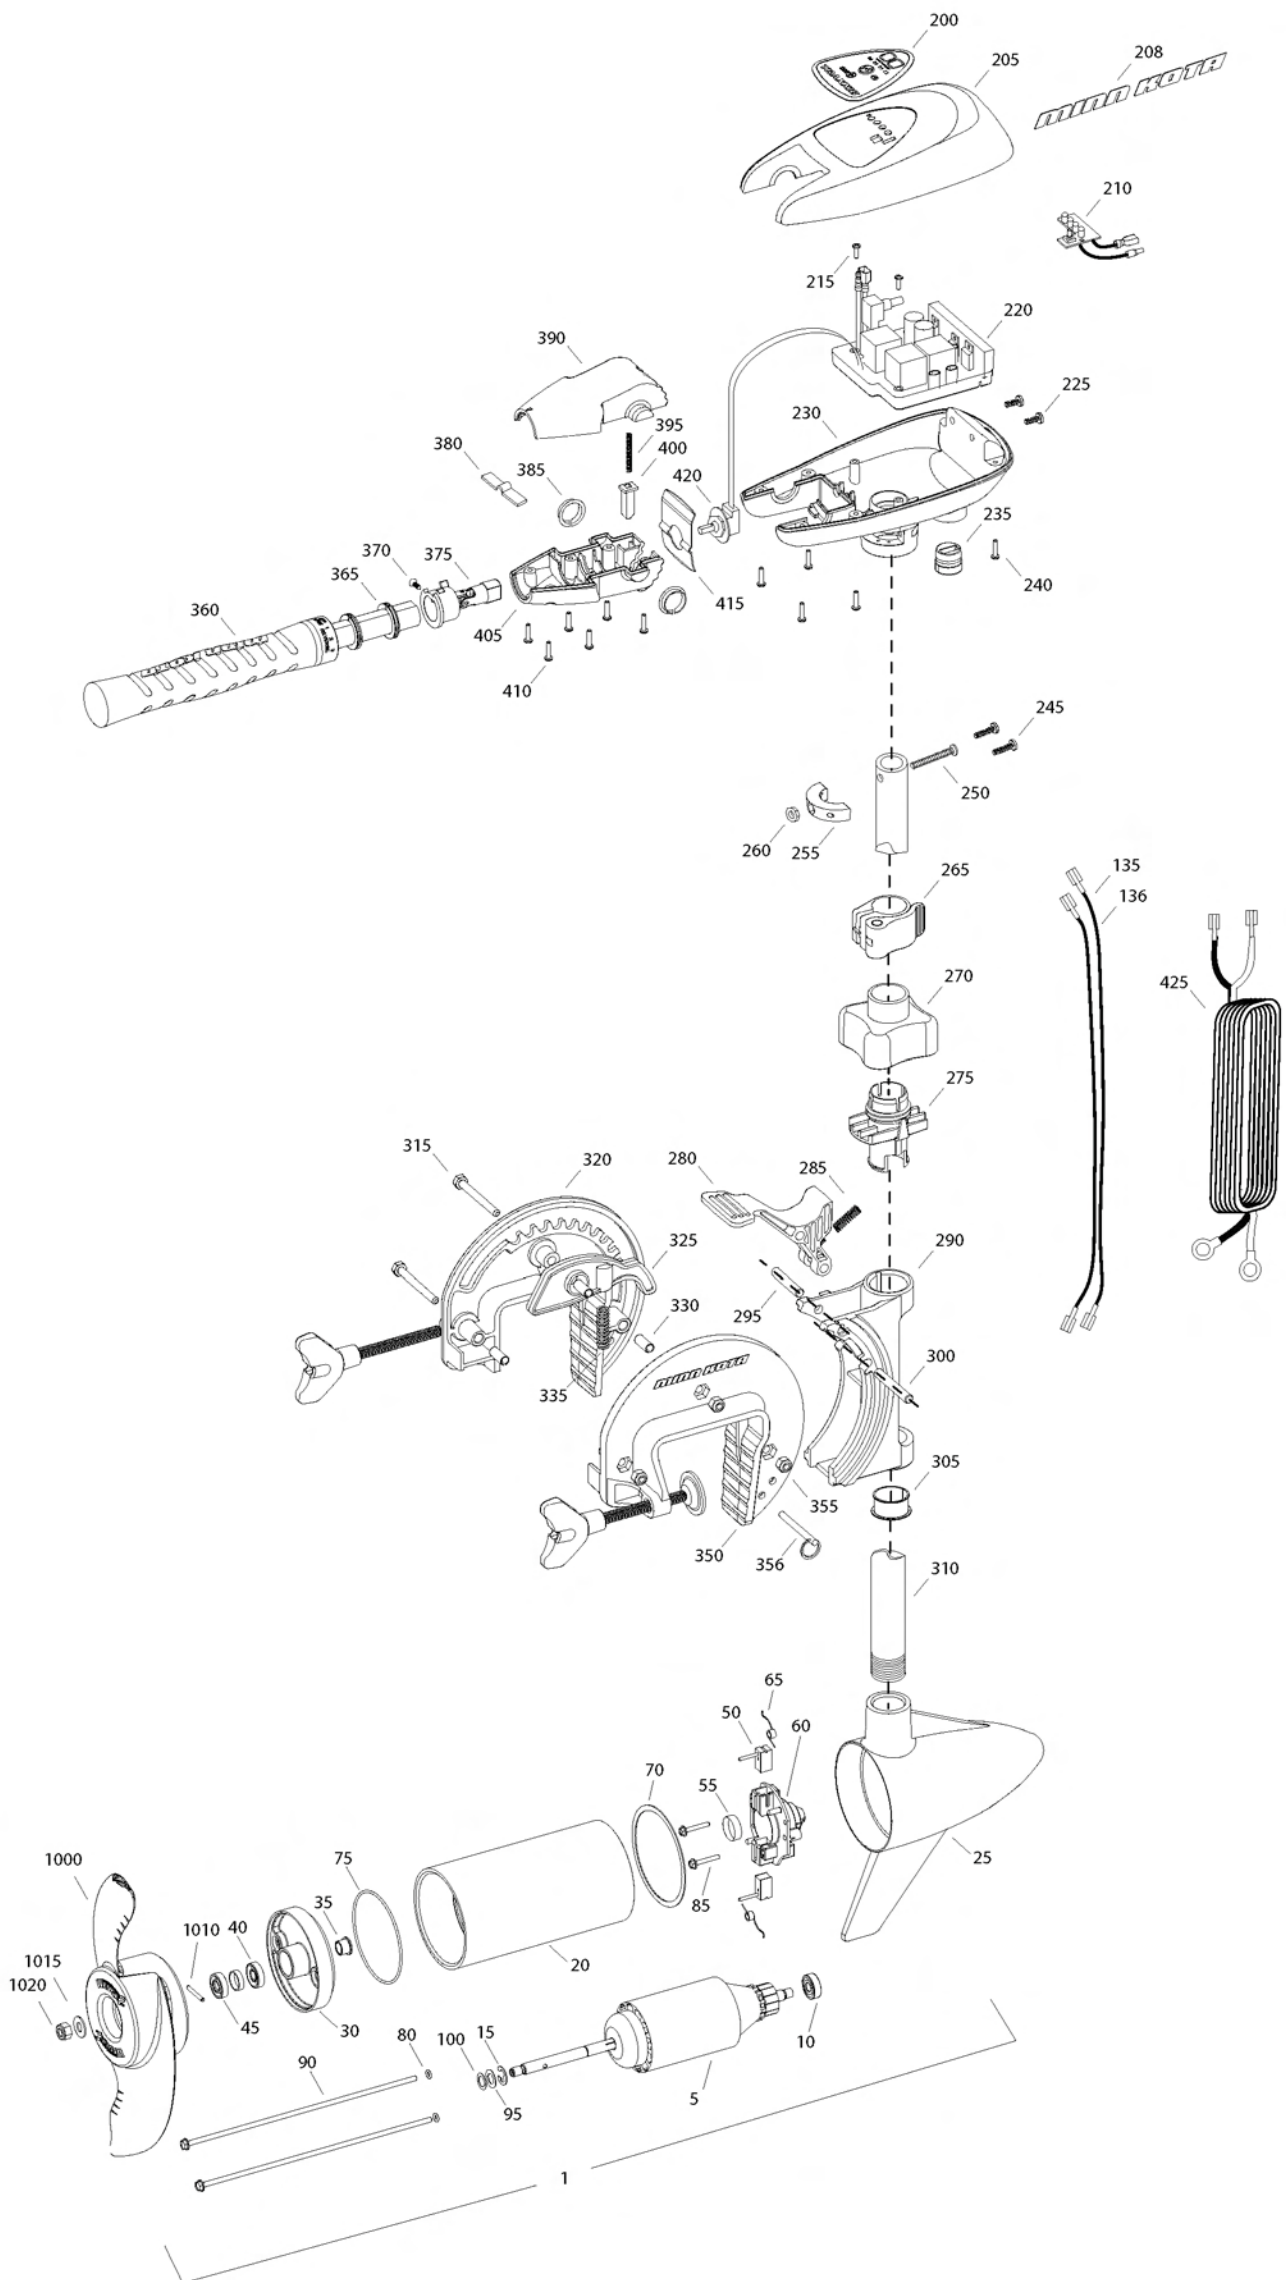

TRAXXIS 40
40 LBS THRUST
12 VOLT 42 AMPS
36" SHAFT

for use with "K" serial numbers
2-year warranty from the date of purchase

Item	P/N	Description	Qty	Item	P/N	Description	Qty
1	2068251	12V Motor 36" FW	1	330	2067306	Bushing, dowel 1/4 x 1/2	3
5	2-100-201	Armature assembly	1	335	2062700	Spring, cam deactivator	1
10	140-010	Bearing	1	■	2881380	Clamp screw kit	2 per kit
15	788-015	Retaining ring	1	350	2771955	Bracket, left, FW	1
20	2-200-079	Center housing assembly	1	355	2263104	Nut, 1/4-20, nylock, Zinc	3
25	421-132	Brush end housing assembly	1	356	2062604	Pin, stop	1
30	2-400-187	Plain end housing assembly	1				
35	144-049	Flange bearing	1	■	2990957	Handle assy, VARS [360-410]	1
40	880-003	Seal	1	360	2990456	Grip/handle assy, VARS [360-375]	1
45	880-006	Seal with shield	1	365	2060015	Bearing, handle	2
50	188-052	Brush	2	370	2063405	Screw, #6 PFH SS	1
55	N/A			375	2884092	Yoke / spider assy, VARS	1
60	738-030	Brush plate assembly	1	380	2302742	Spring, detent, off	1
65	975-032	Brush spring	2	385	2060005	Bearing, handle pivot	2
70	701-041	O-ring, motor, front	1	390	2060900	Handle pivot, top	1
75	701-039	O-ring, motor, rear	1	395	2302745	Spring, release button	1
80	701-007	O-ring, thru-bolt	2	400	2063700	Button, release	1
85	830-001	Screw, 8-32	2	405	2060905	Handle pivot, bottom	1
90	830-078	Thru-bolt	2	410	2303412	Screw, #6 x 5/8 SS	6
95	990-067	Washer, steel	2				
100	990-070	Washer, nylatron	2	415	2062715	Spring, handle pivot	1
135	640-001	Leadwire, black	1	420	2061700	Washer, pot holder	1
136	640-101	Leadwire, red	1	425	2992523	Leadwire assy, includes [235]	1
■	2883460	Seal and O-ring Kit		■	1378126	Propeller kit	
200	2065693	Decal, c-box cover	1	1000	2061125	Propeller	1
205	2060295	C-box cover	1	1010	2092600	Drive pin, small	1
208	2325665	Decal - MinnKota	2	1015	2151726	Washer, prop, small	1
210	2074070	Battery meter, 12v FW	1	1020	2053101	Nut, nylock, prop, small	1
215	3043427	Screw, #8 x 7/8 SS	2				
220	2184006	Control board, 12v	1				
225	2303434	Screw, #8-30 x 5/8 SS	2				
230	2062501	Control box, VARS, FW	1				
235	2062905	Strain relief	1				
240	2303412	Screw, #6 x 5/8 SS	6				
245	2263434	Screw, #8 x 1 SS	2				
250	2383407	Screw, #10-24 x 2 SS	1				
255	2061515	Collar, c-box	1				
260	2383124	Nut, 10-24, nylock, SS	1				
265	2991521	Cam lock/depth collar assy	1				
■	2991795	Bracket assy, Composite [270-356]	1				
270	2060100	Knob, steering tension, soft	1				
275	2068400	Collet	1				
280	2064200	Lock arm	1				
285	2062701	Spring, lock arm	1				
290	2061821	Hinge	1				
295	2062602	Pin, lock, Zinc	1				
300	2062602	Pin, lock, Zinc	1				
305	2037301	Bushing, hinge	1				
310	2032052	Tube 36"	1				
315	2063500	Bolt 1/4-20 x 2 3/8", Zinc	3				
320	2771950	Bracket, right, FW	1				
325	2067905	Cam deactivator	1				